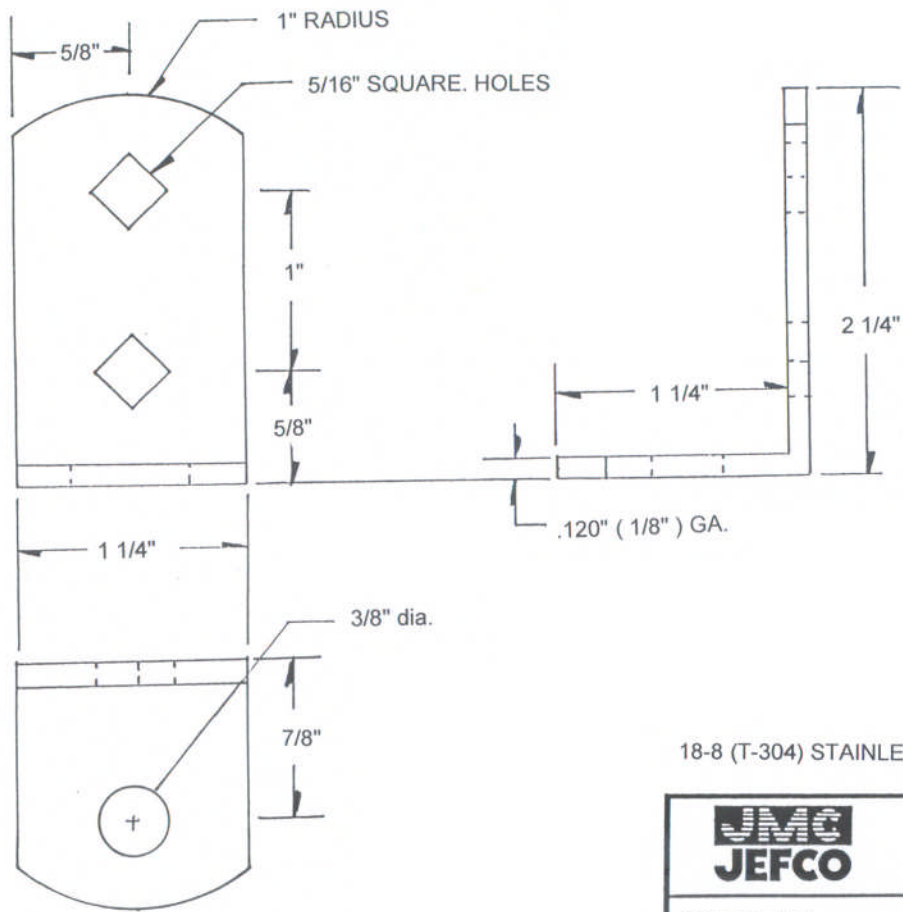

18-8 (T-304) STAINLESS STEEL

JEFCO MANUFACTURING, INC.

SCALE: NA

APPROVED BY:

DRAWN BY SPK

DATE: 11/19/08

REVISED

S.S. 11 GA. SLIDE BOLT GUIDE

S.S. GUIDE 5/8"

DRAWING NUMBER

11518

18-8 (T-304) STAINLESS STEEL

JEFCO MANUFACTURING, INC.

SCALE: NA	APPROVED BY:	DRAWN BY SPK
DATE: 1/19/08		REVISED
S.S. 11 GA. LOCKING BRACKET UPPER		
S.S. LOCKING BRACKET UPPER		DRAWING NUMBER 11903

18-8 (T-304) STAINLESS STEEL

JEFCO MANUFACTURING, INC.

SCALE: NA

APPROVED BY:

DRAWN BY SPK

DATE: 1/19/08

REVISED

S.S. 11 GA. LOCKING BRACKET LOWER

S.S. LOCKING BRACKET LOWER

DRAWING NUMBER

11903