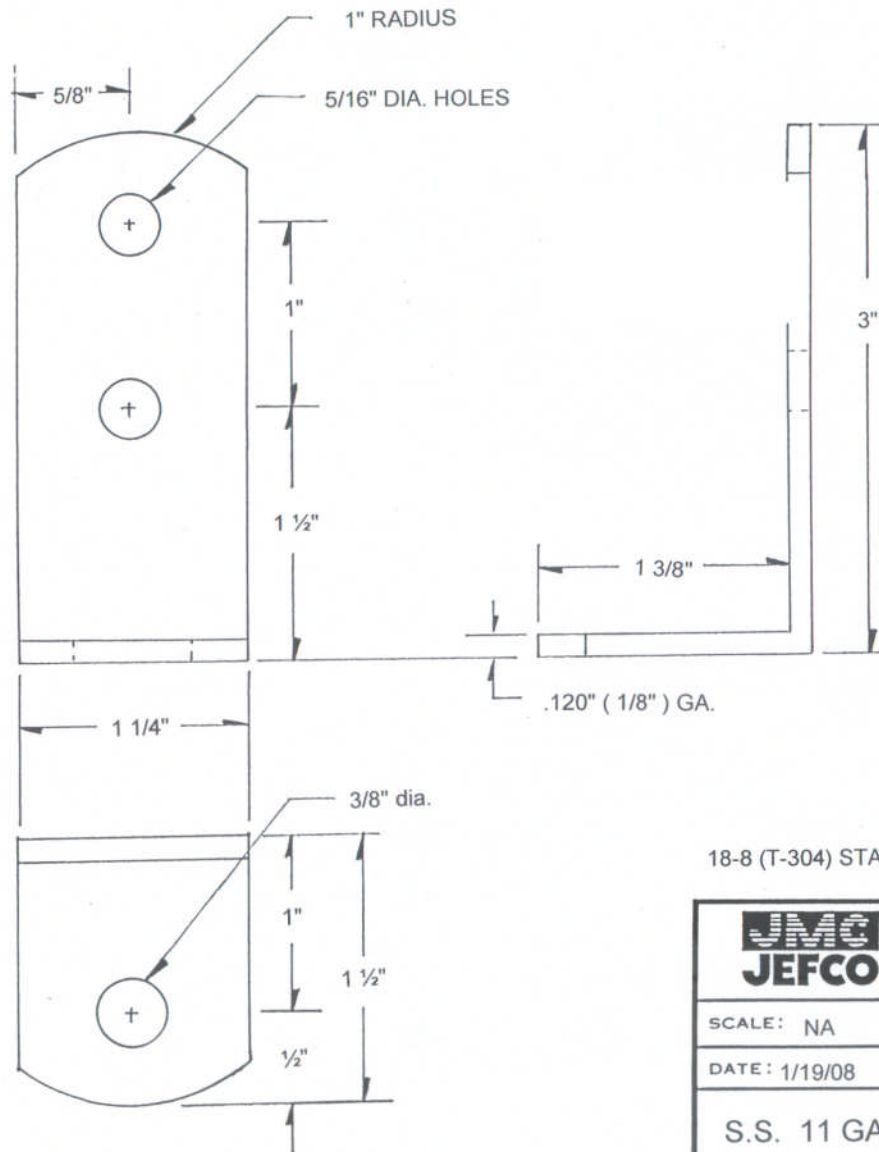

18-8 (T-304) STAINLESS STEEL

JEFCO MANUFACTURING, INC.

SCALE: NA

APPROVED BY:

DRAWN BY SPK

DATE: 11/19/08

REVISED

S.S. 11 GA. SLIDE BOLT GUIDE

S.S. GUIDE 5/8"

DRAWING NUMBER

11518

18-8 (T-304) STAINLESS STEEL

JEFCO MANUFACTURING, INC.

SCALE: NA	APPROVED BY:	DRAWN BY SPK
DATE: 1/19/08		REVISED
S.S. 11 GA. LOCKING BRACKET UPPER		
S.S. LOCKING BRACKET UPPER		DRAWING NUMBER 11903

18-8 (T-304) STAINLESS STEEL

JEFCO MANUFACTURING, INC.

SCALE: NA

APPROVED BY:

DRAWN BY SPK

DATE: 1/19/08

REVISED

S.S. 11 GA. LOCKING BRACKET LOWER

S.S. LOCKING BRACKET LOWER

DRAWING NUMBER

11903