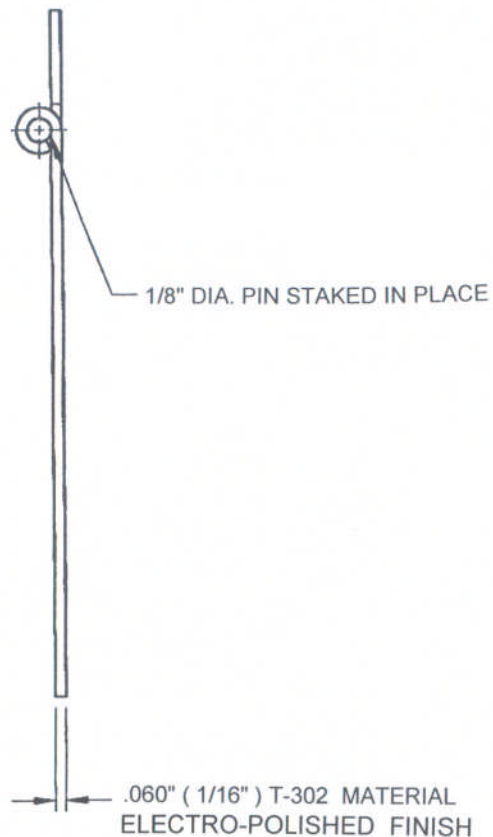

COUNTERSUNK FOR # 8 SCREW

JEFECO MANUFACTURING, INC.

SCALE: NA

APPROVED BY:

DRAWN BY SPK

DATE: 9/01/94

REVISED

S.S. 16 GA. 3" TEE HINGE

SST-60300-150 HC

DRAWING NUMBER

10085