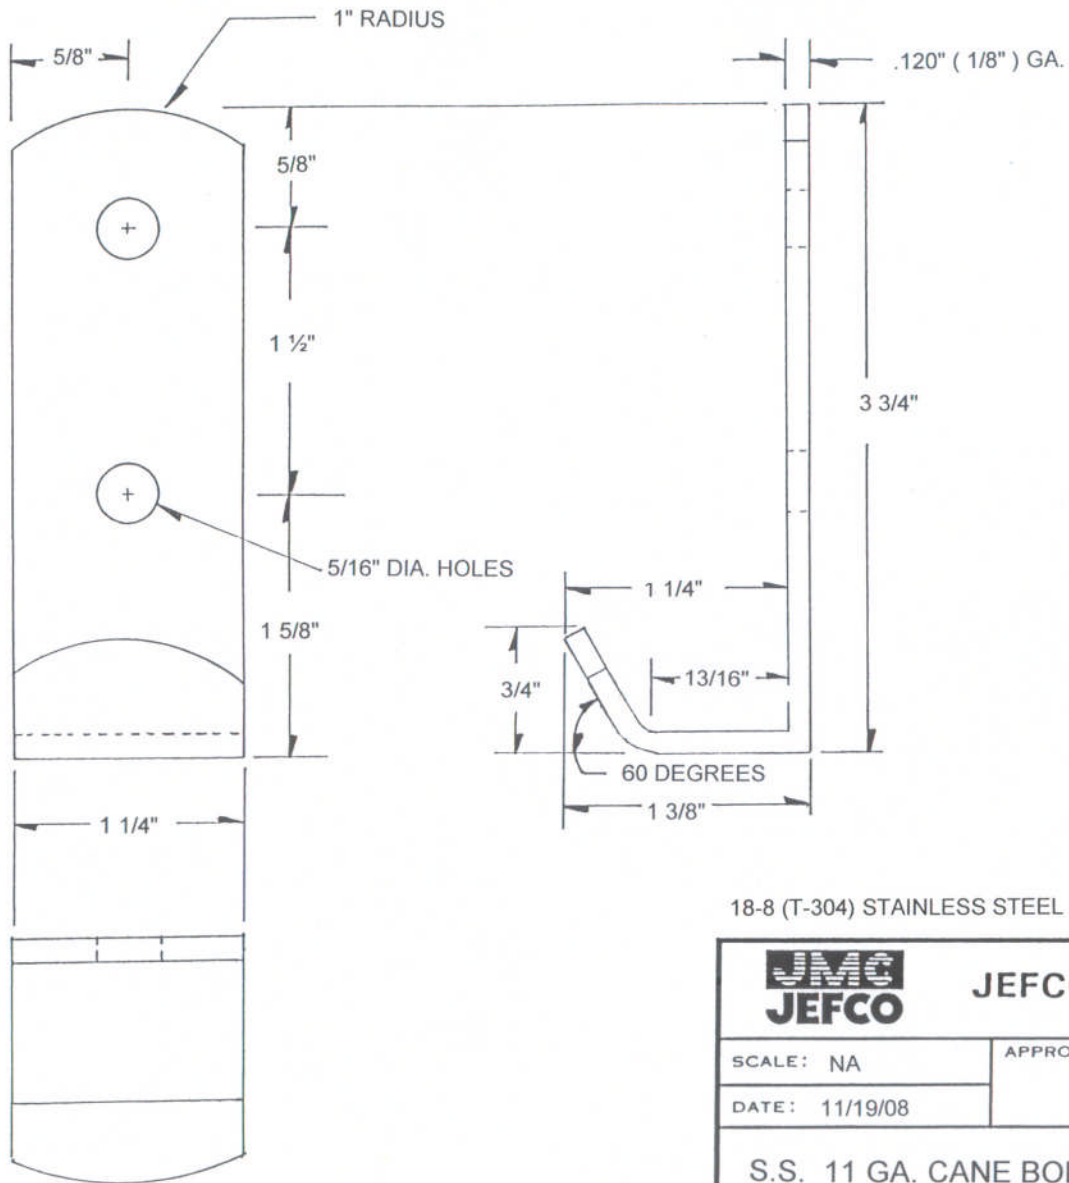

18-8 (T-304) STAINLESS STEEL

JEFCO MANUFACTURING, INC.

SCALE: NA

APPROVED BY:

DRAWN BY SPK

DATE: 11/19/08

REVISED

S.S. 11 GA. CANE BOLT GUIDE

S.S. GUIDE 1/2"

DRAWING NUMBER

11518-1/2

18-8 (T-304) STAINLESS STEEL

JEFCO MANUFACTURING, INC.

SCALE: NA

APPROVED BY:

DRAWN BY SPK

DATE: 11/19/08

REVISED

S.S. 11 GA. CANE BOLT HOOK

S.S. HOOK

DRAWING NUMBER

11519