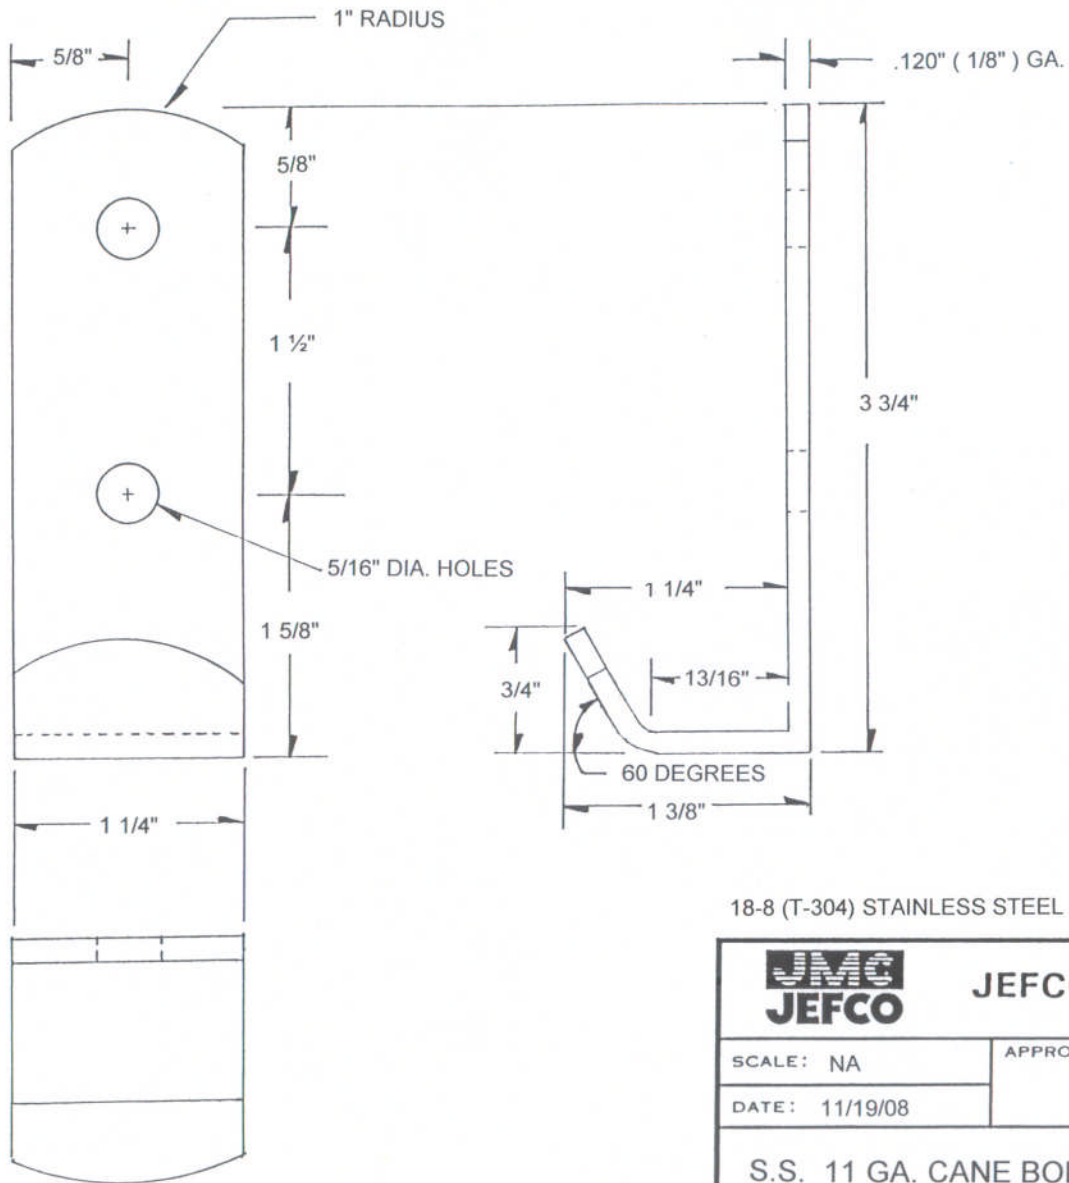

18-8 (T-304) STAINLESS STEEL

JEFCO MANUFACTURING, INC.

SCALE: NA

APPROVED BY:

DRAWN BY SPK

DATE: 11/19/08

REVISED

S.S. 11 GA. SLIDE BOLT GUIDE

S.S. GUIDE 5/8"

DRAWING NUMBER

11518

18-8 (T-304) STAINLESS STEEL

JEFCO MANUFACTURING, INC.

SCALE: NA

APPROVED BY:

DRAWN BY SPK

DATE: 11/19/08

REVISED

S.S. 11 GA. CANE BOLT HOOK

S.S. HOOK

DRAWING NUMBER

11519