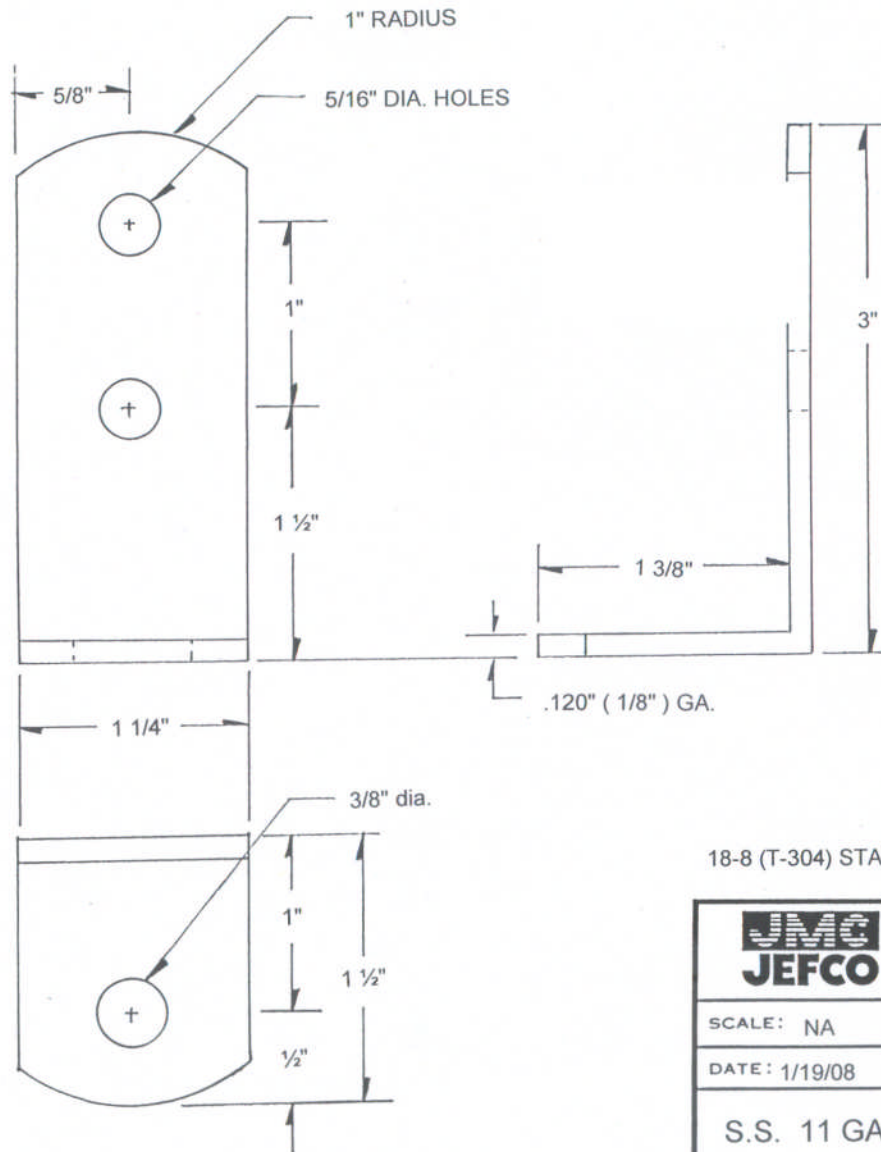

18-8 (T-304) STAINLESS STEEL

JEFECO MANUFACTURING, INC.

SCALE: NA	APPROVED BY:	DRAWN BY SPK
DATE: 1/19/08		REVISED
S.S. 11 GA. LOCKING BRACKET UPPER		
S.S. LOCKING BRACKET UPPER		DRAWING NUMBER 11903

18-8 (T-304) STAINLESS STEEL

JEFCO MANUFACTURING, INC.

SCALE: NA

APPROVED BY:

DRAWN BY SPK

DATE: 1/19/08

REVISED

S.S. 11 GA. LOCKING BRACKET LOWER

S.S. LOCKING BRACKET LOWER

DRAWING NUMBER

11903