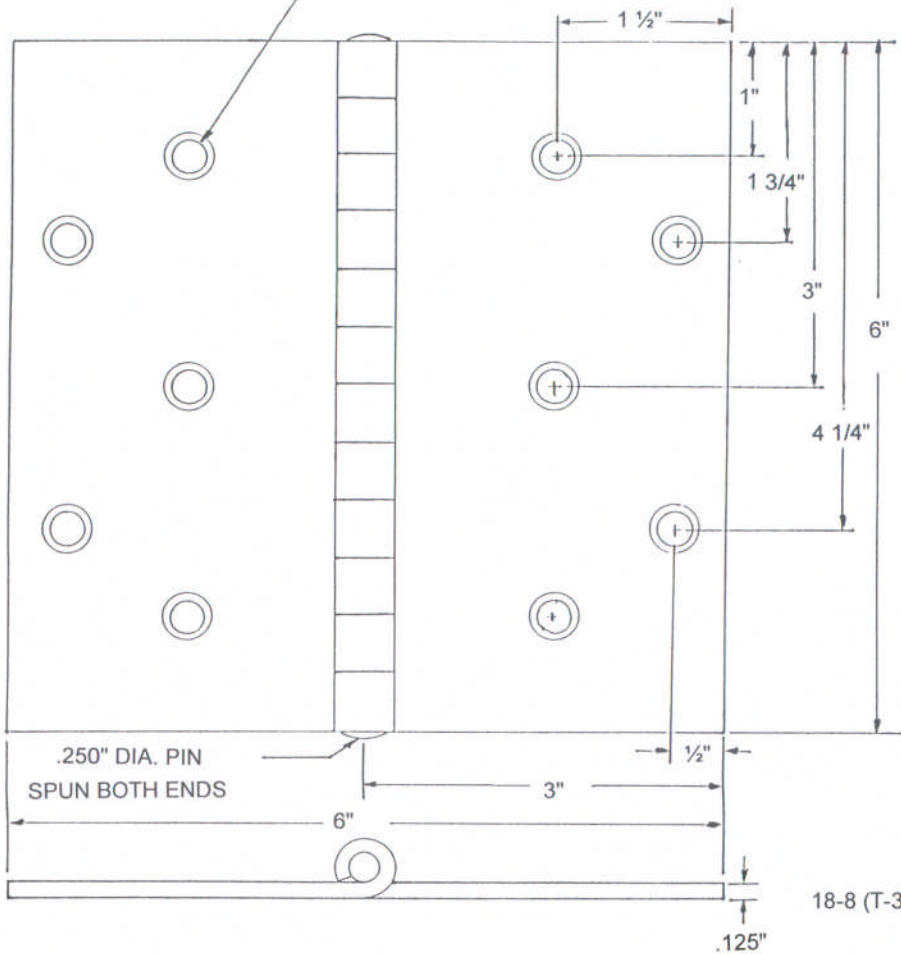

#14 SCREW COUNTERSUNK

18-8 (T-304) STAINLESS STEEL

JEFCO MANUFACTURING, INC.

( 12 ) 1/2" KNUCKLES

SCALE: N/A

APPROVED BY:

DRAWN BY SPK

DATE: 2-13-01

REVISED

11 GA. 6" X 6" S.S. BUTT HINGE

SSB-12600-600 HC

DRAWING NUMBER  
10820